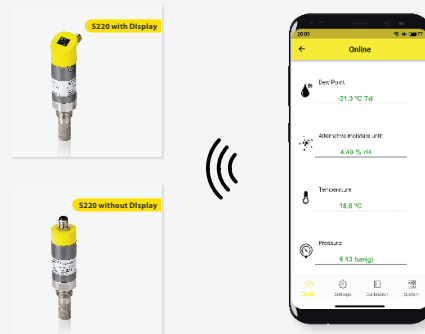

S4C

Smartphone Apps

FREE SMARTPHONE APPS
For remote Configuration

ONLINE READING
Live measurement data

EASY TO USE
User-friendly design

WIRELESS CONNECTION
Connection to devices in hard-to-reach places

Benefits

- ✔ Wireless connection to SUTO iTEC field instruments
- ✔ On-site configuration without the need for a PC; everything is controlled from your smartphone
- ✔ Protection from third party access through QR code protected settings
- ✔ Real-time data readings and sensor settings
- ✔ User-friendly design with intuitive workflows
- ✔ No registration or subscription required
- ✔ Online configuration, guided setup and customer calibration capabilities

S4C-FS App for SUTO Flow and Consumption Meters

- Connect wirelessly to SUTO flow and consumption sensors
- Download for Android® and iOS® smartphones
- Live data in the palm of your hands
- On-site configuration and settings
- Fast commissioning of field devices
- User calibrations
- Data logger settings and operations

S4C-DP App for SUTO Dew Point Meters

- Connect wirelessly* to SUTO dew point sensors
 - Download for Android® and iOS® smartphones
 - Live sensor readings on your smartphone
 - On-site configuration and settings
 - Fast commissioning of field devices
 - User calibrations and adjustments
- *needs the optional Wireless-DP-Adapter