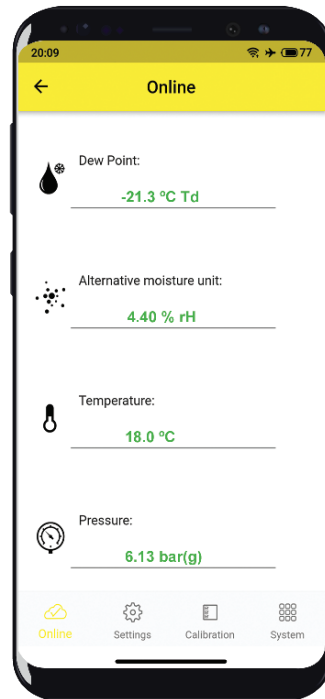

S4C

Smartphone Apps

FREE SMARTPHONE APPS
For remote Configuration

ONLINE READING
Live measurement data

EASY TO USE
User-friendly design

WIRELESS CONNECTION
Connection to devices in hard-to-reach places

Benefits

- ✔ Wireless connection to SUTO iTEC field instruments
- ✔ On-site configuration without the need for a PC; everything is controlled from your smartphone
- ✔ Protection from third party access through QR code protected settings
- ✔ Real-time data readings and sensor settings
- ✔ User-friendly design with intuitive workflows
- ✔ No registration or subscription required
- ✔ Online configuration, guided setup and customer calibration capabilities

S4C-FS App for SUTO Flow and Consumption Meters

- Connect wirelessly to SUTO flow and consumption sensors
- Download for Android® and iOS® smartphones
- Live data in the palm of your hands
- On-site configuration and settings
- Fast commissioning of field devices
- User calibrations
- Data logger settings and operations