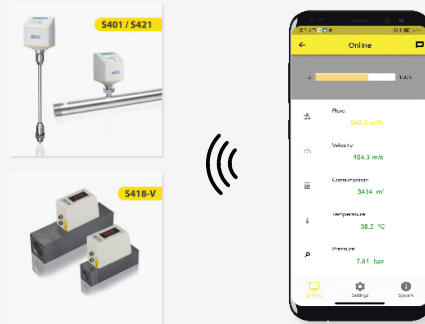

S4C

Smartphone Apps

FREE SMARTPHONE APPS
For remote Configuration

ONLINE READING
Live measurement data

EASY TO USE
User-friendly design

WIRELESS CONNECTION
Connection to devices in hard-to-reach places

Benefits

- ✔ Wireless connection to SUTO iTEC field instruments
- ✔ On-site configuration without the need for a PC; everything is controlled from your smartphone
- ✔ Protection from third party access through QR code protected settings
- ✔ Real-time data readings and sensor settings
- ✔ User-friendly design with intuitive workflows
- ✔ No registration or subscription required
- ✔ Online configuration, guided setup and customer calibration capabilities

S4C-FS App for SUTO Flow and Consumption Meters

- Connect wirelessly to SUTO flow and consumption sensors
- Download for Android® and iOS® smartphones
- Live data in the palm of your hands
- On-site configuration and settings
- Fast commissioning of field devices
- User calibrations
- Data logger settings and operations

S4C-US App for SUTO Ultrasonic Meters for Liquids

- Connect wirelessly to SUTO ultrasonic flow meters
- Download for Android® and iOS® smartphones
- Guided setup and installation
- Adjust installation parameters and get signal quality feedback
- Actual Flow and Total consumption as well as historical data
- On-site configuration and settings
- Logger data readout and logger file sharing
- User calibrations