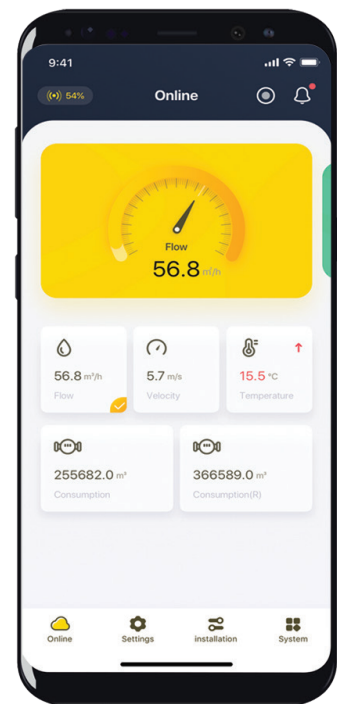

S4C

Smartphone Apps

FREE SMARTPHONE APPS
For remote Configuration

ONLINE READING
Live measurement data

EASY TO USE
User-friendly design

WIRELESS CONNECTION
Connection to devices in hard-to-reach places

Benefits

- ✔ Wireless connection to SUTO iTEC field instruments
- ✔ On-site configuration without the need for a PC; everything is controlled from your smartphone
- ✔ Protection from third party access through QR code protected settings
- ✔ Real-time data readings and sensor settings
- ✔ User-friendly design with intuitive workflows
- ✔ No registration or subscription required
- ✔ Online configuration, guided setup and customer calibration capabilities

S4C-FS App for SUTO Flow and Consumption Meters

- Connect wirelessly to SUTO flow and consumption sensors
- Download for Android® and iOS® smartphones
- Live data in the palm of your hands
- On-site configuration and settings
- Fast commissioning of field devices
- User calibrations
- Data logger settings and operations