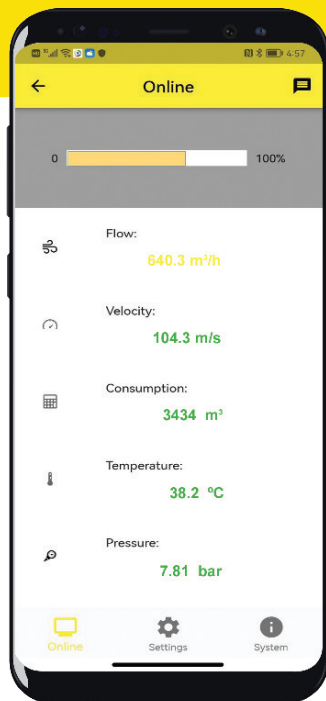

S4C

Smartphone Apps

FREE SMARTPHONE APPS
For remote Configuration

ONLINE READING
Live measurement data

EASY TO USE
User-friendly design

WIRELESS CONNECTION
Connection to devices in hard-to-reach places

Benefits

- ✔ Wireless connection to SUTO iTEC field instruments
- ✔ On-site configuration without the need for a PC; everything is controlled from your smartphone
- ✔ Protection from third party access through QR code protected settings
- ✔ Real-time data readings and sensor settings
- ✔ User-friendly design with intuitive workflows
- ✔ No registration or subscription required
- ✔ Online configuration, guided setup and customer calibration capabilities

S4C-FS App for SUTO Flow and Consumption Meters

- Connect wirelessly to SUTO flow and consumption sensors
- Download for Android® and iOS® smartphones
- Live data in the palm of your hands
- On-site configuration and settings
- Fast commissioning of field devices
- User calibrations
- Data logger settings and operations